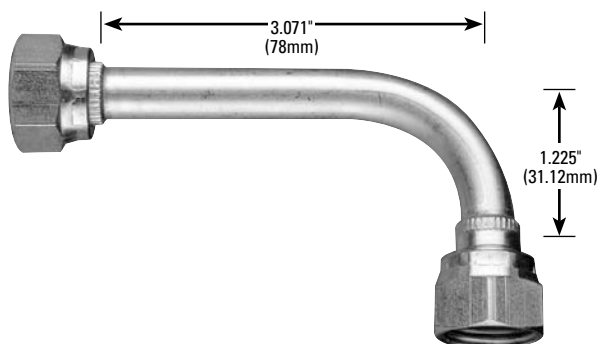

# Hose Sweeps, Bulkheads, Strain Reliefs

PART NO.	DESCRIPTION
SSL4 - 4SN - 90	1/4" NPS(M) x 1/4" NPS(F) x 90°
SSL6 - 6SN - 90	3/8" NPS(M) x 3/8" NPS(F) x 90°
SSL6B - 6SNB - 90	3/8" BSP(M) x 3/8" BSP(F) x 90°

PART NO.	DESCRIPTION
SSL6SN - 6SN - 90	3/8" NPS(F) x 3/8" NPS(F) x 90°
SSL6SNB - 6SNB - 90	3/8" BSP(F) x 3/8" BSP(F) x 90°

PART NO.	DESCRIPTION
6 - 9 x 4 - 45SS - 316	6mm ID x 9mm OD x 45° x 1/4" NPS(F)
6 - 9 x 4B - 45SS - 316	6mm ID x 9mm OD x 45° x 1/4" BSP(F)
6 - 8 x 4 - 45SS - 316	6mm ID x 8mm OD x 45° x 1/4" NPS(F)
6 - 8 x 4B - 45SS - 316	6mm ID x 8mm OD x 45° x 1/4" BSP(F)

PART NO.	DESCRIPTION
6 - 9 x 4 - 60SS - 316	6mm ID x 9mm OD x 60° x 1/4" NPS(F)
6 - 9 x 4B - 60SS - 316	6mm ID x 9mm OD x 60° x 1/4" BSP(F)
9 - 12 x 4 - 60SS - 316	9mm ID x 12mm OD x 60° x 1/4" NPS(F)
9 - 12 x 4B - 60SS316	9mm ID x 12mm OD x 60° x 1/4" BSP(F)

PART NO.	DESCRIPTION
SWB - 07 - 488	3/8" OD x .050, Wall Hose Barb x 90° Bulkhead
SWB - 07 - 413	3/8" OD x .050, Wall Hose Barb x 90° Bulkhead