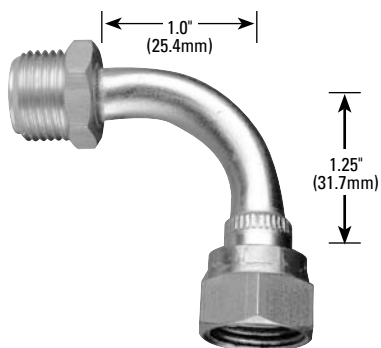

# Hose Sweeps, Bulkheads, Strain Reliefs

PART NO.	DESCRIPTION
SSL4 - 4SN - 90	1/4" NPS(M) x 1/4" NPS(F) x 90°
SSL6 - 6SN - 90	3/8" NPS(M) x 3/8" NPS(F) x 90°
SSL6B - 6SNB - 90	3/8" BSP(M) x 3/8" BSP(F) x 90°

PART NO.	DESCRIPTION
SSL6SN - 6SN - 90	3/8" NPS(F) x 3/8" NPS(F) x 90°
SSL6SNB - 6SNB - 90	3/8" BSP(F) x 3/8" BSP(F) x 90°

PART NO.	DESCRIPTION
6 - 9 x 4 - 45SS - 316	6mm ID x 9mm OD x 45° x 1/4" NPS(F)
6 - 9 x 4B - 45SS - 316	6mm ID x 9mm OD x 45° x 1/4" BSP(F)
6 - 8 x 4 - 45SS - 316	6mm ID x 8mm OD x 45° x 1/4" NPS(F)
6 - 8 x 4B - 45SS - 316	6mm ID x 8mm OD x 45° x 1/4" BSP(F)

PART NO.	DESCRIPTION
6 - 9 x 4 - 60SS - 316	6mm ID x 9mm OD x 60° x 1/4" NPS(F)
6 - 9 x 4B - 60SS - 316	6mm ID x 9mm OD x 60° x 1/4" BSP(F)
9 - 12 x 4 - 60SS - 316	9mm ID x 12mm OD x 60° x 1/4" NPS(F)
9 - 12 x 4B - 60SS316	9mm ID x 12mm OD x 60° x 1/4" BSP(F)

PART NO.	DESCRIPTION
SWB - 07 - 488	3/8" OD x .050, Wall Hose Barb x 90° Bulkhead
SWB - 07 - 413	3/8" OD x .050, Wall Hose Barb x 90° Bulkhead