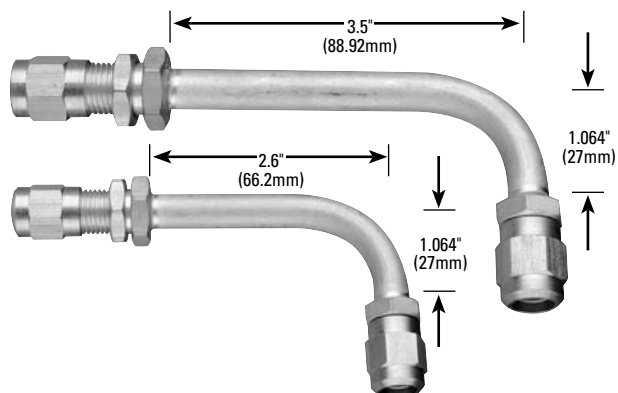

# Hose Sweeps, Bulkheads, Strain Reliefs

PART NO.	DESCRIPTION
SSL4 - 4SN - 90	1/4" NPS(M) x 1/4" NPS(F) x 90°
SSL6 - 6SN - 90	3/8" NPS(M) x 3/8" NPS(F) x 90°
SSL6B - 6SNB - 90	3/8" BSP(M) x 3/8" BSP(F) x 90°

PART NO.	DESCRIPTION
SSL6SN - 6SN - 90	3/8" NPS(F) x 3/8" NPS(F) x 90°
SSL6SNB - 6SNB - 90	3/8" BSP(F) x 3/8" BSP(F) x 90°

PART NO.	DESCRIPTION
6 - 9 x 4 - 45SS - 316	6mm ID x 9mm OD x 45° x 1/4" NPS(F)
6 - 9 x 4B - 45SS - 316	6mm ID x 9mm OD x 45° x 1/4" BSP(F)
6 - 8 x 4 - 45SS - 316	6mm ID x 8mm OD x 45° x 1/4" NPS(F)
6 - 8 x 4B - 45SS - 316	6mm ID x 8mm OD x 45° x 1/4" BSP(F)

PART NO.	DESCRIPTION
6 - 9 x 4 - 60SS - 316	6mm ID x 9mm OD x 60° x 1/4" NPS(F)
6 - 9 x 4B - 60SS - 316	6mm ID x 9mm OD x 60° x 1/4" BSP(F)
9 - 12 x 4 - 60SS - 316	9mm ID x 12mm OD x 60° x 1/4" NPS(F)
9 - 12 x 4B - 60SS316	9mm ID x 12mm OD x 60° x 1/4" BSP(F)

PART NO.	DESCRIPTION
SWB - 07 - 488	3/8" OD x .050, Wall Hose Barb x 90° Bulkhead
SWB - 07 - 413	3/8" OD x .050, Wall Hose Barb x 90° Bulkhead